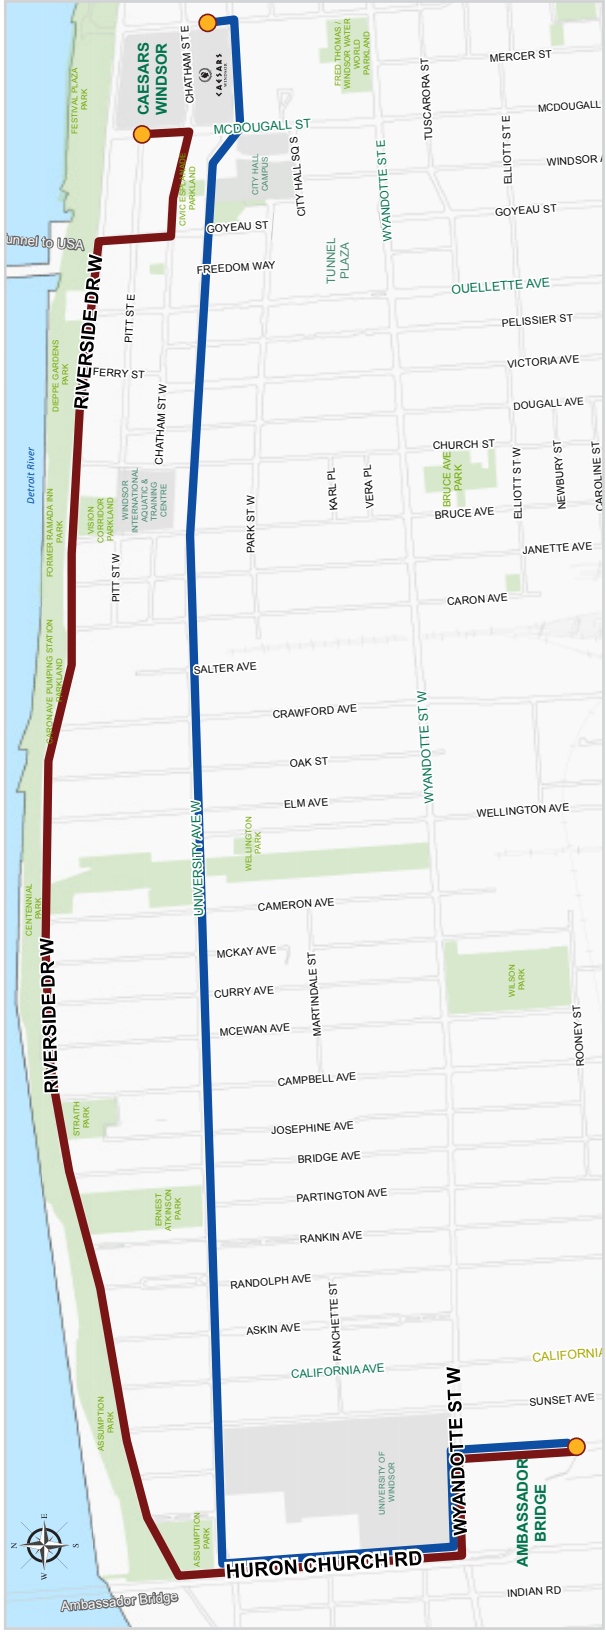

TUNNEL RENOVATION DETOUR MAP

■ Valet Traffic Detour to Ambassador Bridge
 ■ Parking Garage Traffic Detour to Ambassador Bridge

TUNNEL HERE BRIDGE HOME

(Sunday to Thursday Evenings)

Tunnel Operating Hours:

OPEN Sunday - Thursday, 5:30am - 8pm

OPEN **ALL DAY** Fridays & Saturdays

For your convenience during this temporary period, refer to the back for easy to follow directions to the Ambassador Bridge.

For more information,
visit CaesarsWindsor.com/map
or dwtunnel.com.